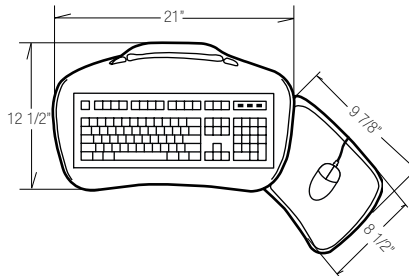

M9226

21" x 12 1/2"
Molded plastic platform with mouse (Blk)
$149 Price