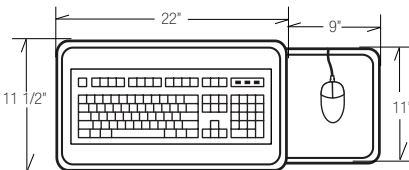

M6226

22" x 11 1/2"
Molded plastic platform with mouse (Blk)
$139 Price