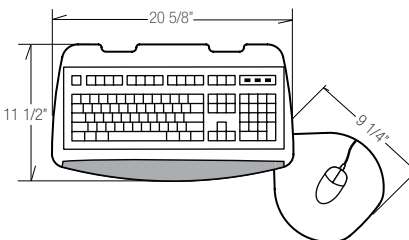

M3200S-52

M9500 Keyboard Platform (Granite)
M9506 Mouse Platform
M6275 Gel Foam Palm Rest (Blk)
21" Track Length
$360 Price