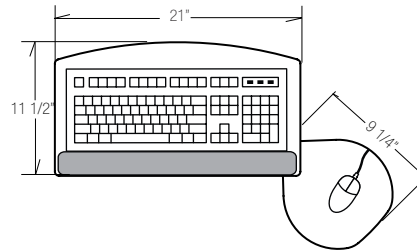

M3200X-62

M9400 Keyboard Platform (Granite)
M9406 Mouse Platform
M7284 Gel Foam Palm Rest (Blk)
23" Track Length
$356 Price