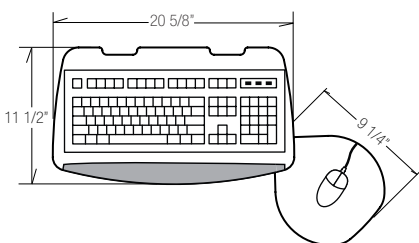

M2300S-52

M9500 Keyboard Platform (Granite)
M9506 Mouse Platform
M6275 Gel Foam Palm Rest (Blk)
21" Track Length
$320 Price