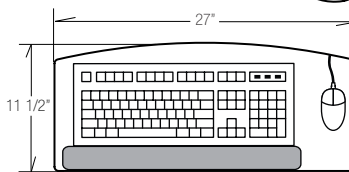

M2300X-63

M9402 Keyboard Platform (Granite)
(Included) Mouse Platform
M7284 Gel Foam Palm Rest (Blk)
23" Track Length
$297 Price