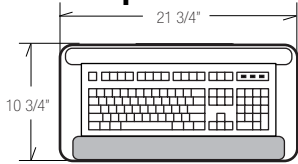

# M6180X Grid-Works™ Ovation B Packages

This fully articulating SlimLine™ extended-neck arm is ideal for 36" and 42" corner work surfaces, as well as curved corners. The M6180X features knob-free touch control for height adjustment and our new dial knob control for easy tilt adjustment. A precision steel ball bearing track for smooth action, as well as a holdout lock to prevent the track from receding are standard on this premium arm. All arms are standard with positive tilt lock-out and can be field modified to accommodate both positive and negative tilt.