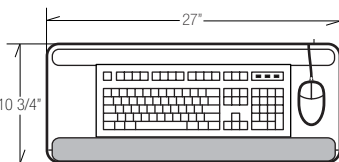

M5730S-33
M6402 Keyboard Platform (Blk)
(Included) Mouse Platform
M6288 Palm Rest (Blk)
17 3/4" Track Length
$237 Price