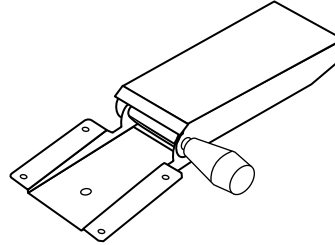

M5730X Price Braka 2X

Height Control Knob
Tilt Control Knob
Single Control Yes
Track Teflon
Spring Assist Yes
Track Length 21"
Price $139

MESA Articulating Arms for Straight Work Surfaces