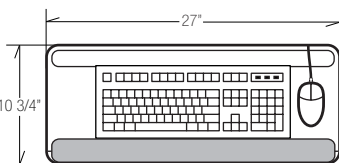

M5730X-33
M6402 Keyboard Platform (Blk)
(Included) Mouse Platform
M6288 Palm Rest (Blk)
21" Track Length
$271 Price