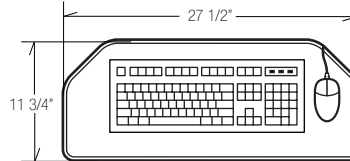

M6412

27 1/2" x 11 3/4"
Polymer platform with angled corners (Blk)
$79 Price