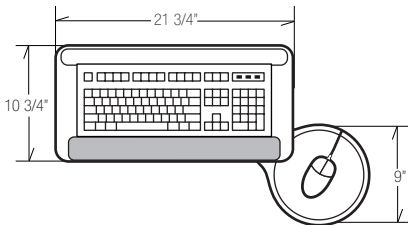

M3200X-32

M6400 Keyboard Platform (Blk)
M6306 Mouse Platform (Blk)
M6284 Palm Rest (Blk)
23" Track Length
$316 Price