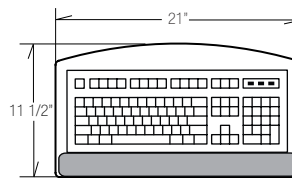

M2300X-60

M9400 Keyboard Platform (Granite)
M7284 Gel Foam Palm Rest (Blk)
23" Track Length
$277 Price