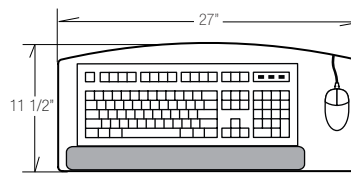

M3200X-63

M9402 Keyboard Platform (Granite)
(Included) Mouse Platform
M7284 Gel Foam Palm Rest (Blk)
23" Track Length
$337 Price