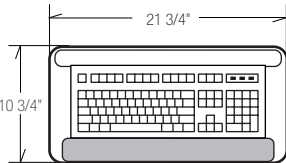

M5730X-30
M6400 Keyboard Platform (Blk)
M6284 Palm Rest (Blk)
21" Track Length
$207 Price