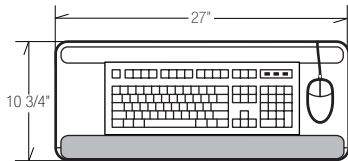

M4400X-33

M6402 Keyboard Platform (Blk)
(Included) Mouse Platform
M6288 Palm Rest (Blk)
23" Track Length
$381 Price