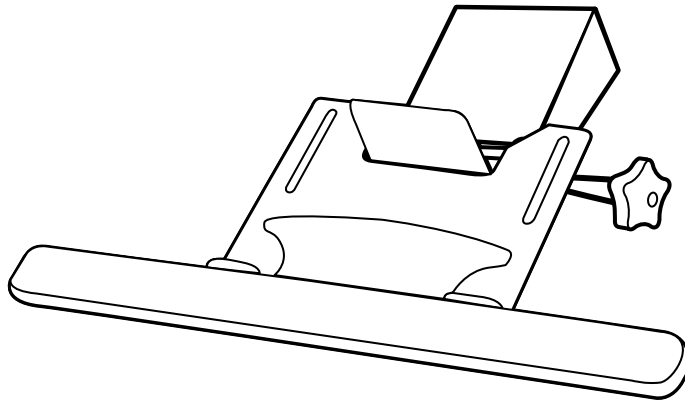

## M5710S Price Braka 1 Packages

This fully articulating economy arm is ideal for straight work surfaces or corners where mouse operation is not required. The M5710S-00 features an adjustable keyboard clamp (no keyboard platform is required) and fixed position wrist rest, as well as single knob control for angle and height adjustment.