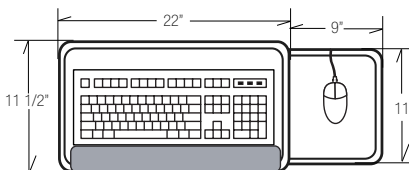

M5730X-64
M6226 Keyboard Platform (Blk)
(Included) Mouse Platform
M7284T Stick-on Gel Foam Palm Rest (Blk)
21" Track Length
$307 Price