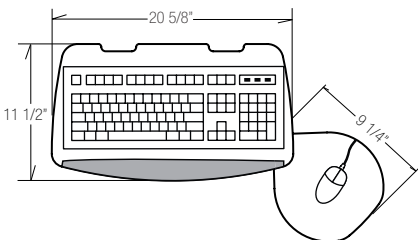

M3200X-52

M9500 Keyboard Platform (Granite)
M9506 Mouse Platform
M6275 Gel Foam Palm Rest (Blk)
23" Track Length
$360 Price