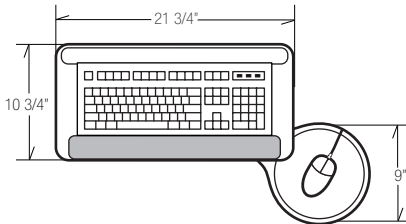

M4400X-32

M6400 Keyboard Platform (Blk)
M6306 Mouse Platform (Blk)
M6284 Palm Rest (Blk)
23" Track Length
$346 Price