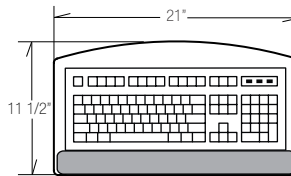

M6180S-60

M9400 Keyboard Platform (Granite)
M7284 Gel Foam Palm Rest (Blk)
21 3/4" Track Length
$357 Price