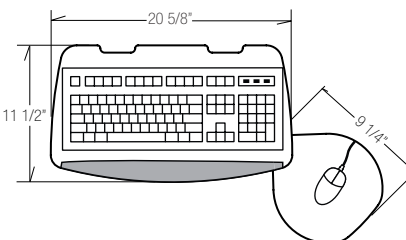

M4400X-52

M9500 Keyboard Platform (Granite)
M9506 Mouse Platform
M6275 Gel Foam Palm Rest (Blk)
23" Track Length
$390 Price