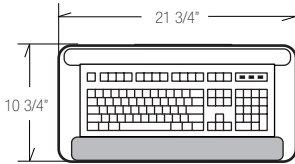

# M4400X Grid-Works™ Ovation S Packages

This fully articulating "sit/stand" extended-neck arm is ideal for all work surfaces including corners. The M4400X allows for ideal ergonomic keyboard positioning, whether the user is sitting or standing. The M4400X also features knob-free touch control for height adjustment – 6-1/2" above and 6" below the work surface, and our new dial knob for easy tilt adjustment. All arms are standard with positive tilt lock-out and can be field modified to accommodate both positive and negative tilt.