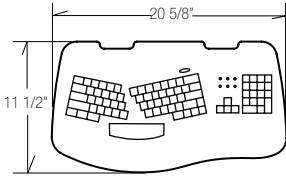

MESA Standard Keyboard Platforms

M9600

20 5/8" x 11 1/2"
Ultra-thin platform (Granite)
$79 Price