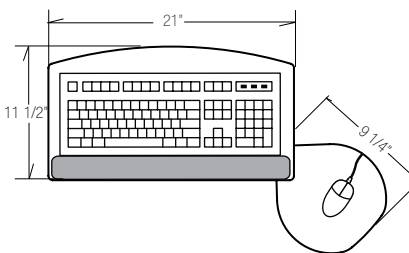

M5730X-62
M9400 Keyboard Platform (Granite)
M9406 Mouse Platform
M7284 Gel Foam Palm Rest (Blk)
21" Track Length
$276 Price