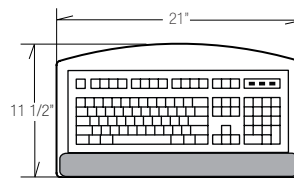

M3200X-60

M9400 Keyboard Platform (Granite)
M7284 Gel Foam Palm Rest (Blk)
23" Track Length
$317 Price