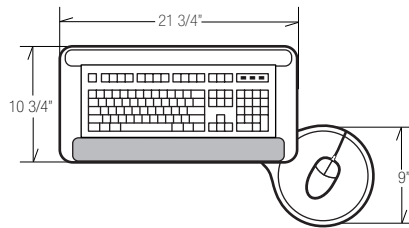

M3200S-32

M6400 Keyboard Platform (Blk)
M6306 Mouse Platform (Blk)
M6284 Palm Rest (Blk)
21" Track Length
$316 Price