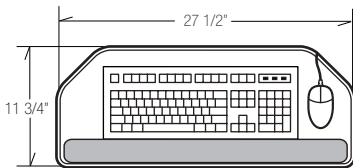

M4400X-31

M6412 Keyboard Platform (Blk)
(Included) Mouse Platform
M6288 Palm Rest (Blk)
23" Track Length
$381 Price