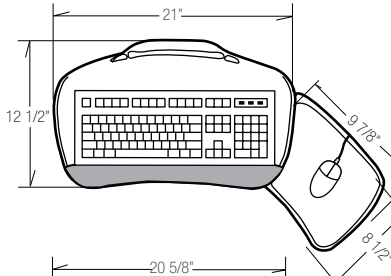

M2300S-54

M9226 Keyboard Platform (Blk) (Sliding)
Mouse Platform
M9284 Gel Foam Palm Rest (Blk)
21" Track Length
$357 Price