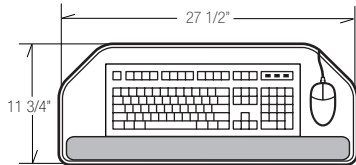

M2300X-31

M6412 Keyboard Platform (Blk)
(Included) Mouse Platform
M6288 Palm Rest (Blk)
23" Track Length
$311 Price