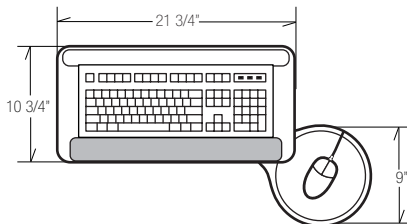

M6180X-32

M6400 Keyboard Platform (Blk)
M6306 Mouse Platform (Blk)
M6284 Palm Rest (Blk)
23" Track Length
$356 Price