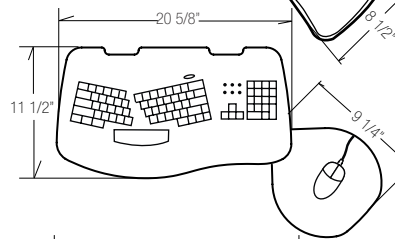

M6180X-56

M9600 Keyboard Platform (Granite)
M9406 Mouse Platform
23" Track Length
$377 Price