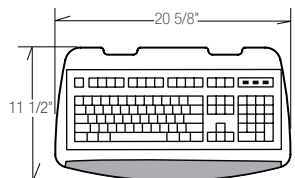

M2300S-50

M9500 Keyboard Platform (Granite)
M6275 Gel Foam Palm Rest (Blk)
21" Track Length
$287 Price