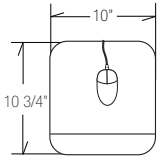

M5730S Price Braka 2 Packages

This fully articulating economy arm is ideal for straight work surfaces or corners where mouse operation is not required. The M5730S features a single knob control for height and angle adjustment.

M5730S-15
M6403 Mouse Platform (Blk)
17 3/4" Track Length
$149 Price