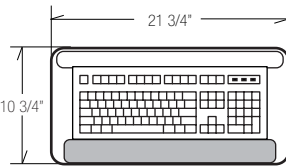

M5730S-30
M6400 Keyboard Platform (Blk)
M6284 Palm Rest (Blk)
17 3/4" Track Length
$173 Price