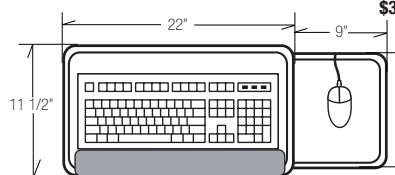

M6180X-64

M6226 Keyboard Platform (Blk)
(Included) Mouse Platform
M7284T Stick-on Gel Foam Palm Rest (Blk)
23" Track Length
$427 Price