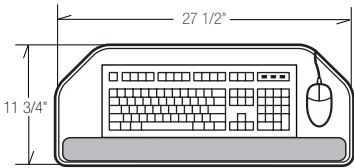

M6180X-31

M6412 Keyboard Platform (Blk)
(Included) Mouse Platform
M6288 Palm Rest (Blk)
23" Track Length
$391 Price