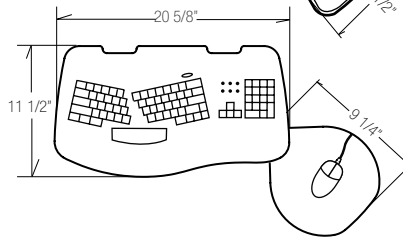

M2300X-56

M9600 Keyboard Platform (Granite)
M9406 Mouse Platform
23" Track Length
$297 Price