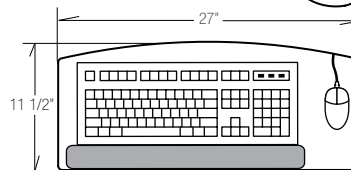

M4400X-63

M9402 Keyboard Platform (Granite)
(Included) Mouse Platform
M7284 Gel Foam Palm Rest (Blk)
23" Track Length
$367 Price