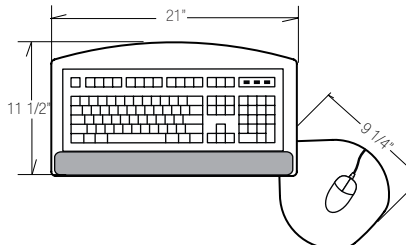

M6180S-62

M9400 Keyboard Platform (Granite)
M9406 Mouse Platform
M7284 Gel Foam Palm Rest (Blk)
21 3/4" Track Length
$396 Price