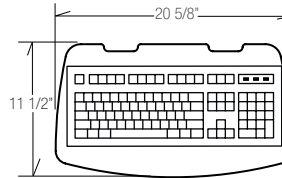

M9500

20 5/8" x 11 1/2"
Ultra-thin platform (Granite)
$79 Price