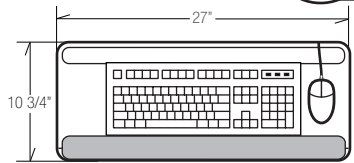

M6180X-33

M6402 Keyboard Platform (Blk)
(Included) Mouse Platform
M6288 Palm Rest (Blk)
23" Track Length
$391 Price