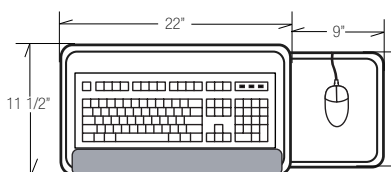

M2300S-64

M6226 Keyboard Platform (Blk) (Included)
Mouse Platform
M7284T Stick-on Gel Foam Palm Rest (Blk)
21" Track Length
$347 Price

To Order:

Phone: 800.258.6372

Fax: 800.282.1069

E-mail: sales@mesacontract.com