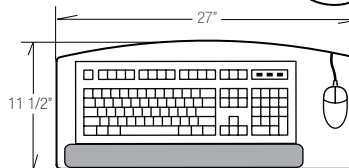

M6180S-63

M9402 Keyboard Platform (Granite)
(Included) Mouse Platform
M7284 Gel Foam Palm Rest (Blk)
21 3/4" Track Length
$377 Price