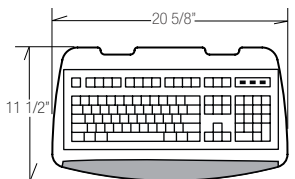

M6180S-50

M9500 Keyboard Platform (Granite)
M6275 Gel Foam Palm Rest (Blk)
21 3/4" Track Length
$367 Price