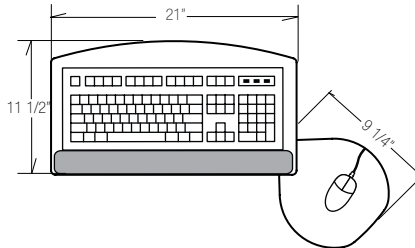

M3200S-62

M9400 Keyboard Platform (Granite)
M9406 Mouse Platform
M7284 Gel Foam Palm Rest (Blk)
21" Track Length
$356 Price