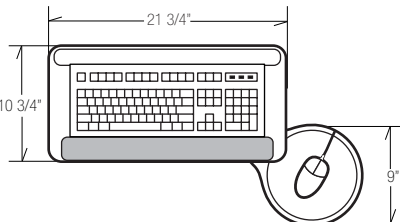

M5730X-32
M6400 Keyboard Platform (Blk)
M6306 Mouse Platform (Blk)
M6284 Palm Rest (Blk)
21" Track Length
$236 Price