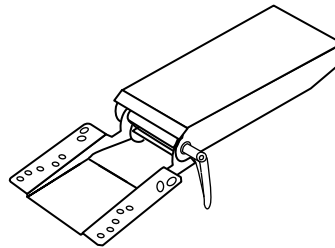

M2300X Apex

Height Control Touch
Tilt Control Ratchet
Single Control Yes
Track Teflon
Spring Assist Yes
Track Length 23"
Price $179