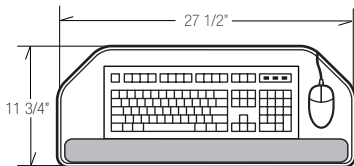

M2300S-31

M6412 Keyboard Platform (Blk) (Included)
Mouse Platform
M6288 Palm Rest (Blk)
21" Track Length
$311 Price