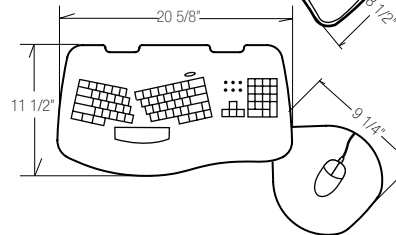

M3200X-56

M9600 Keyboard Platform (Granite)
M9406 Mouse Platform
23" Track Length
$337 Price