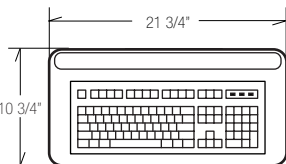

M5730X-30NP
M6400 Keyboard Platform (Blk)
21" Track Length
$188 Price