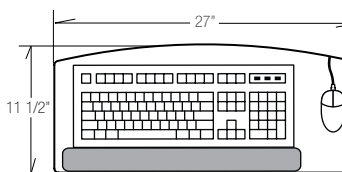

M5730S-63
M9402 Keyboard Platform (Granite)
(Included) Mouse Platform
M7284 Gel Foam Palm Rest (Blk)
17 3/4" Track Length
$223 Price