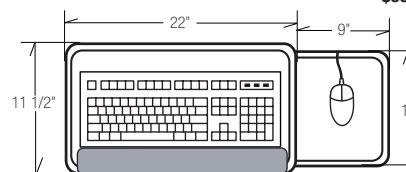

M4400X-64

M6226 Keyboard Platform (Blk)
(Included) Mouse Platform
M7284T Stick-on Gel Foam Palm Rest (Blk)
23" Track Length
$417 Price

To Order:

Phone: 800.258.6372

Fax: 800.282.1069

E-mail: sales@mesacontract.com