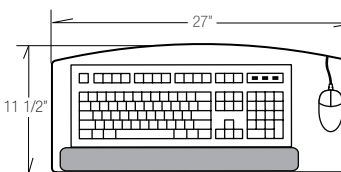

M5730X-63
M9402 Keyboard Platform (Granite)
(Included) Mouse Platform
M7284 Gel Foam Palm Rest (Blk)
21" Track Length
$257 Price