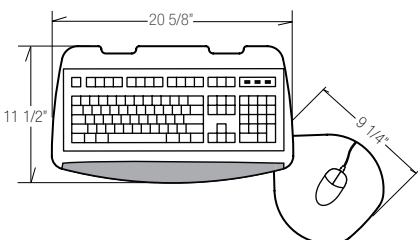

M6180S-52

M9500 Keyboard Platform (Granite)
M9506 Mouse Platform
M6275 Gel Foam Palm Rest (Blk)
21 3/4" Track Length
$400 Price