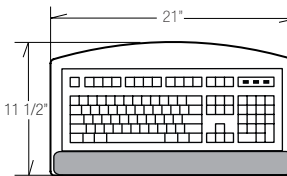

M5730X-60
M9400 Keyboard Platform (Granite)
M7284 Gel Foam Palm Rest (Blk)
21" Track Length
$237 Price