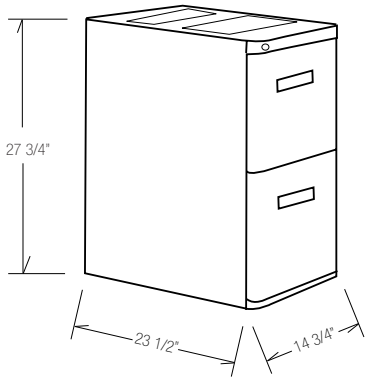

Motio Accessories

Under Desk Pedestal

Order #
Model
Color
Price

MB100FF
B Front Pedestal
File/File
Black
Light Gray
$299