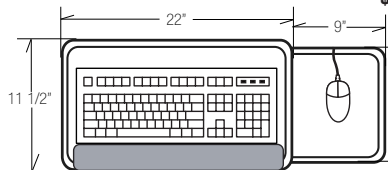

M3200S-64

M6226 Keyboard Platform (Blk)
(Included) Mouse Platform
M7284T Stick-on Gel Foam Palm Rest (Blk)
21" Track Length
$387 Price