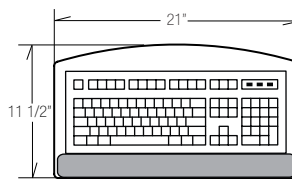

M6180X-60

M9400 Keyboard Platform (Granite)
M7284 Gel Foam Palm Rest (Blk)
23" Track Length
$357 Price