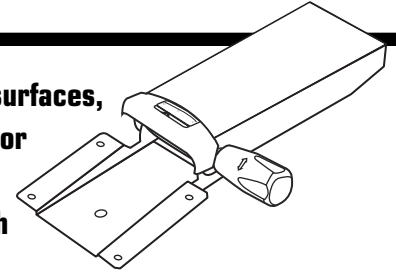

# M3200X Grid-Works™ Ovation Package

This fully articulating extended-neck arm is ideal for 36" and 42" corner work surfaces, as well as curved corners. The M3200X features knob-free touch control for height adjustment and our new dial knob for easy tilt adjustment. All arms are standard with positive tilt lock-out and can be field modified to accommodate both positive and negative tilt.