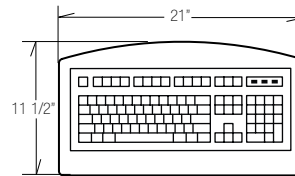

M9400

21" x 11 1/2"
Ultra-thin keyboard platform (Granite)
$69 Price