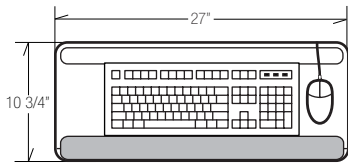

M3200X-33

M6402 Keyboard Platform (Blk)
(Included) Mouse Platform
M6288 Palm Rest (Blk)
23" Track Length
$351 Price