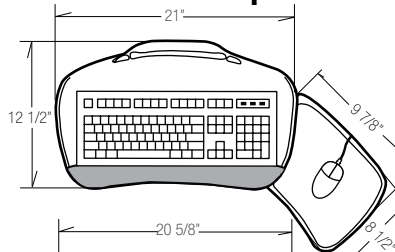

M6180X-54

M9226 Keyboard Platform (Blk)
(Sliding) Mouse Platform
M9284 Gel Foam Palm Rest (Blk)
23" Track Length
$437 Price