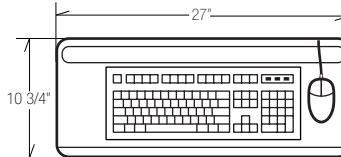

M5730X-33NP
M6402 Keyboard Platform (Blk)
(Included) Mouse Platform
21" Track Length
$218 Price