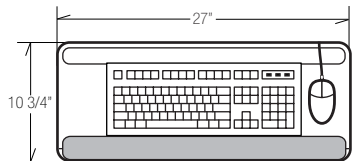

M6180S-33

M6402 Keyboard Platform (Blk)
(Included) Mouse Platform
M6288 Palm Rest (Blk)
21 3/4" Track Length
$391 Price