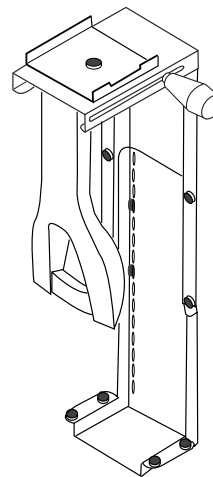

M7351

- Slide out and rotating tower holder frame
- Holds towers 3" to 9" wide, 15" to 24" high
- Heavy duty steel construction
- Black
- $199