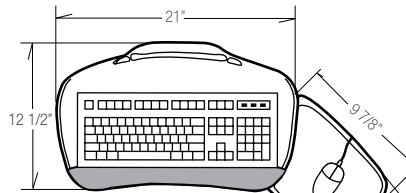

M6180S-54

M9226 Keyboard Platform (Blk)
(Sliding) Mouse Platform
M9284 Gel Foam Palm Rest (Blk)
21 3/4" Track Length
$437 Price