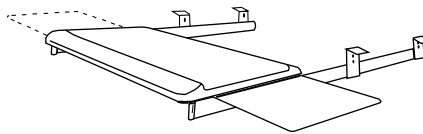

M4470-35NP

M6421 Keyboard Platform
Sliding Mouse Platform
Optional Palm Rest
22" x 11 1/8" Platform Dimensions
$179 Price