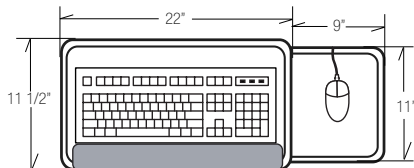

M5730S-64
M6226 Keyboard Platform (Blk)
(Included) Mouse Platform
M7284T Stick-on Gel Foam Palm Rest (Blk)
17 3/4" Track Length
$273 Price

To Order:

Phone: 800.258.6372
Fax: 800.282.1069
E-mail: sales@mesacontract.com