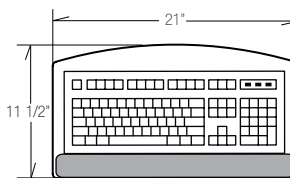

M3200S-60

M9400 Keyboard Platform (Granite)
M7284 Gel Foam Palm Rest (Blk)
21" Track Length
$317 Price