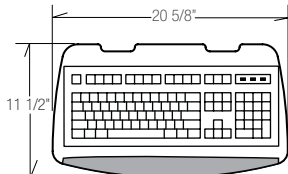

M6180X-50

M9500 Keyboard Platform (Granite)
M6275 Gel Foam Palm Rest (Blk)
23" Track Length
$367 Price