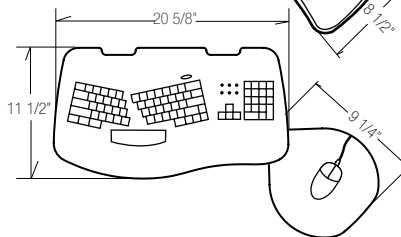

M3200S-56

M9600 Keyboard Platform (Granite)
M9406 Mouse Platform
21" Track Length
$337 Price