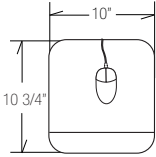

# M5730X Price Braka 2 Packages

This fully articulating economy extended neck arm is ideal for 36" and 42" corner work surfaces as well as curved corners. The M5730X features a single knob control for height and angle adjustment.