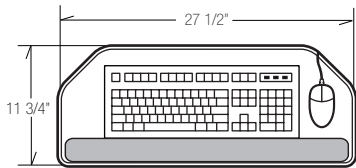

M3200S-31

M6412 Keyboard Platform (Blk)
(Included) Mouse Platform
M6288 Palm Rest (Blk)
21" Track Length
$351 Price