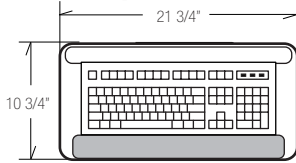

# M3200S Grid-Works™ Ovation Package

This fully articulating arm is ideal for straight work surfaces or corners where mouse operation is not required. The M3200S features knob-free touch control for height adjustment and our new dial knob for easy tilt adjustment. All arms are standard with positive tilt lock-out and can be field modified to accommodate both positive and negative tilt.