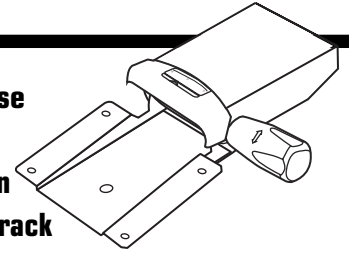

# M6180S Grid-Works™ Ovation B Packages

This fully articulating arm is ideal for straight work surfaces or corners where mouse operation is not required. The M6180S features knob-free touch control for height adjustment and our new dial knob control for easy tilt adjustment. A precision steel ball bearing track for smooth action, as well as a holdout lock to prevent the track from receding are standard on this premium arm. All arms are standard with positive tilt lock-out and can be field modified to accommodate both positive and negative tilt.