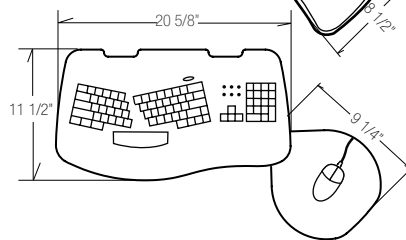

M6180S-56

M9600 Keyboard Platform (Granite)
M9406 Mouse Platform
21 3/4" Track Length
$377 Price