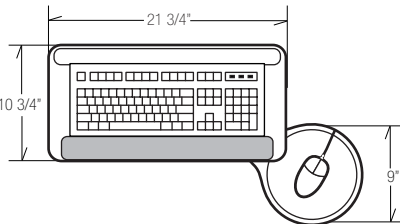

M5730S-32
M6400 Keyboard Platform (Blk)
M6306 Mouse Platform (Blk)
M6284 Palm Rest (Blk)
17 3/4" Track Length
$202 Price