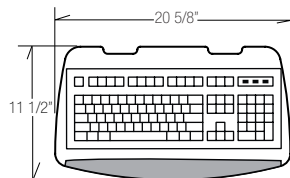

M3200S-50

M9500 Keyboard Platform (Granite)
M6275 Gel Foam Palm Rest (Blk)
21" Track Length
$327 Price