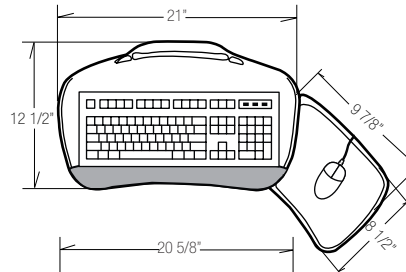

M4400X-54

M9226 Keyboard Platform (Blk)
(Sliding) Mouse Platform
M9284 Gel Foam Palm Rest (Blk)
23" Track Length
$427 Price