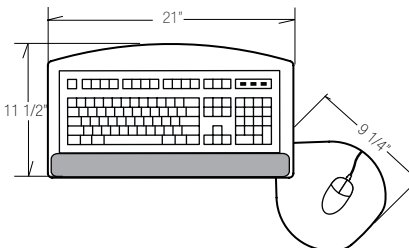

M2300S-62

M9400 Keyboard Platform (Granite)
M9406 Mouse Platform
M7284 Gel Foam Palm Rest (Blk)
21" Track Length
$316 Price