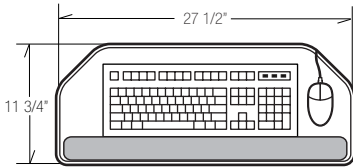

M3200X-31

M6412 Keyboard Platform (Blk)
(Included) Mouse Platform
M6288 Palm Rest (Blk)
23" Track Length
$351 Price