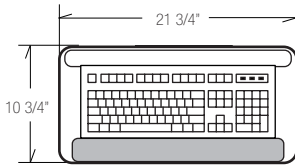

# M2300S Grid-Works™ Peak Packages

This fully articulating arm is ideal for straight work surfaces or corners where mouse operation is not required. The M2300S features knob-free touch control for height adjustment and ratchet control for angle adjustment.