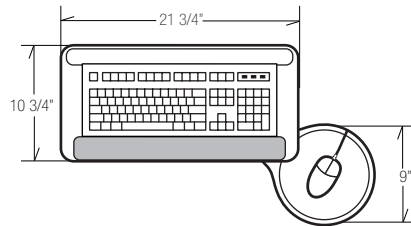

M2300X-32

M6400 Keyboard Platform (Blk)
M6306 Mouse Platform (Blk)
M6284 Palm Rest (Blk)
23" Track Length
$276 Price