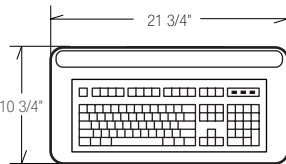

M5730S-30NP
M6400 Keyboard Platform (Blk)
17 3/4" Track Length
$154 Price