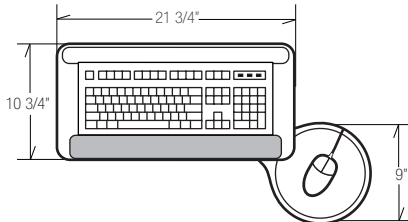

M6180S-32

M6400 Keyboard Platform (Blk)
M6306 Mouse Platform (Blk)
M6284 Palm Rest (Blk)
21 3/4" Track Length
$356 Price