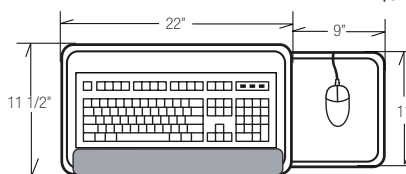

M6180S-64

M6226 Keyboard Platform (Blk)
(Included) Mouse Platform
M7284T Stick-on Gel Foam Palm Rest (Blk)
21 3/4" Track Length
$427 Price

To Order:

Phone: 800.258.6372

Fax: 800.282.1069

E-mail: sales@mesacontract.com