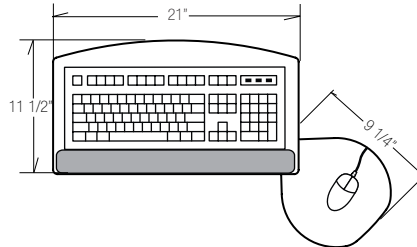

M6180X-62

M9400 Keyboard Platform (Granite)
M9406 Mouse Platform
M7284 Gel Foam Palm Rest (Blk)
23" Track Length
$396 Price