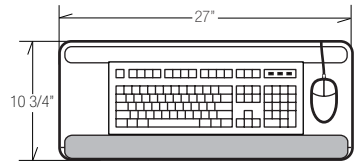

M3200S-33

M6402 Keyboard Platform (Blk)
(Included) Mouse Platform
M6288 Palm Rest (Blk)
21" Track Length
$351 Price