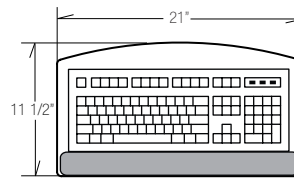

M4400X-60

M9400 Keyboard Platform (Granite)
M7284 Gel Foam Palm Rest (Blk)
23" Track Length
$347 Price