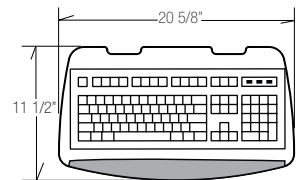

M2300X-50

M9500 Keyboard Platform (Granite)
M6275 Gel Foam Palm Rest (Blk)
23" Track Length
$287 Price