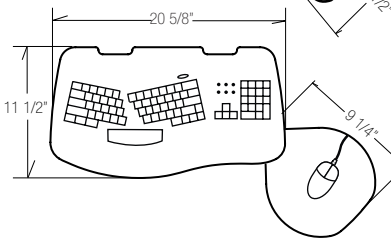

M2300S-56

M9600 Keyboard Platform (Granite)
M9406 Mouse Platform
21" Track Length
$297 Price