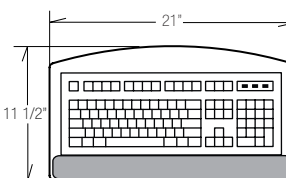

M2300S-60

M9400 Keyboard Platform (Granite)
M7284 Gel Foam Palm Rest (Blk)
21" Track Length
$277 Price