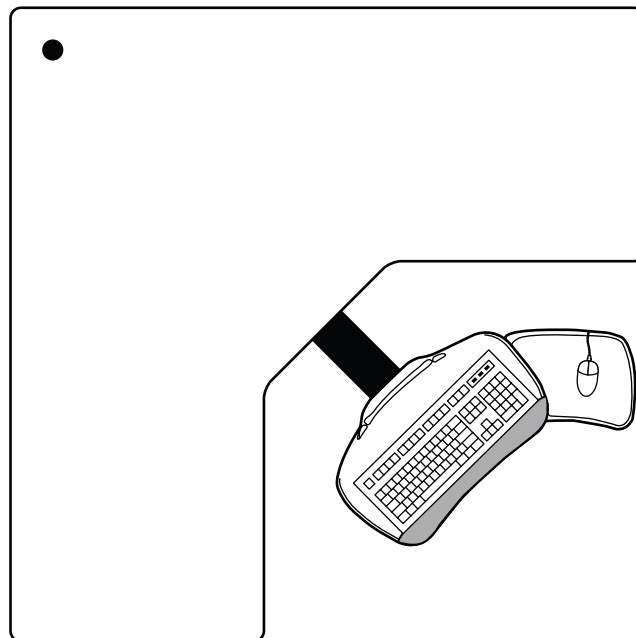

Selecting An Extended Neck Arm

Use any extended neck arm for all corner work surfaces where mouse operation is required. Grid-Works™ Order numbers identified with an X. — Ex: M2300X