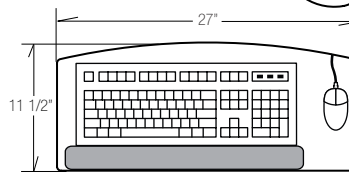

M3200S-63

M9402 Keyboard Platform (Granite)
(Included) Mouse Platform
M7284 Gel Foam Palm Rest (Blk)
21" Track Length
$337 Price