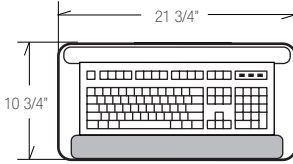

# M3200X Grid-Works™ Ovation Package

This fully articulating extended-neck arm is ideal for 36" and 42" corner work surfaces, as well as curved corners. The M3200X features knob-free touch control for height adjustment and our new dial knob for easy tilt adjustment. All arms are standard with positive tilt lock-out and can be field modified to accommodate both positive and negative tilt.