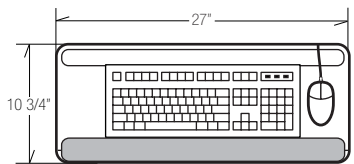

M2300S-33

M6402 Keyboard Platform (Blk) (Included)
Mouse Platform
M6288 Palm Rest (Blk)
21" Track Length
$311 Price