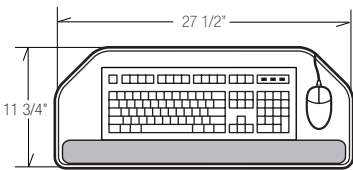

M6180S-31

M6412 Keyboard Platform (Blk)
(Included) Mouse Platform
M6288 Palm Rest (Blk)
21 3/4" Track Length
$391 Price