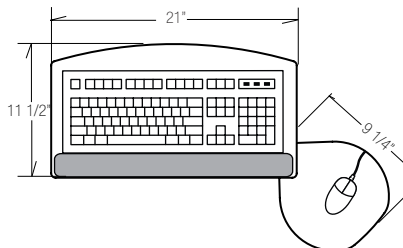

M2300X-62

M9400 Keyboard Platform (Granite)
M9406 Mouse Platform
M7284 Gel Foam Palm Rest (Blk)
23" Track Length
$316 Price