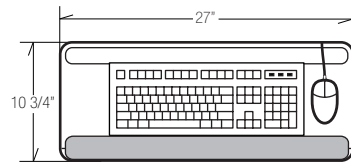

M2300X-33

M6402 Keyboard Platform (Blk)
(Included) Mouse Platform
M6288 Palm Rest (Blk)
23" Track Length
$311 Price