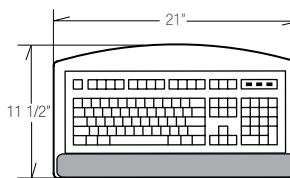

M5730S-60
M9400 Keyboard Platform (Granite)
M7284 Gel Foam Palm Rest (Blk)
17 3/4" Track Length
$203 Price