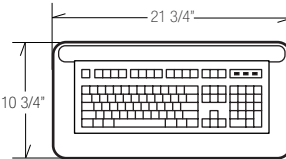

M6400

21 3/4" x 10 3/4"
Polymer keyboard platform (Blk)
$49 Price