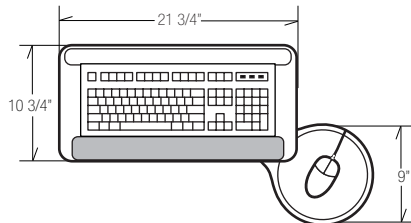

M2300S-32

M6400 Keyboard Platform (Blk)
M6306 Mouse Platform (Blk)
M6284 Palm Rest (Blk)
21" Track Length
$276 Price