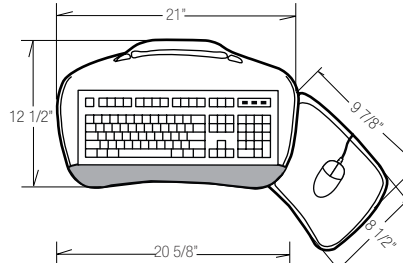

M2300X-54

M9226 Keyboard Platform (Blk)
(Sliding) Mouse Platform
M9284 Gel Foam Palm Rest (Blk)
23" Track Length
$357 Price