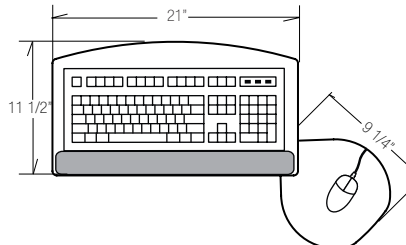

M4400X-62

M9400 Keyboard Platform (Granite)
M9406 Mouse Platform
M7284 Gel Foam Palm Rest (Blk)
23" Track Length
$386 Price