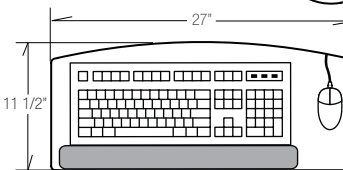

M2300S-63

M9402 Keyboard Platform (Granite) (Included)
Mouse Platform
M7284 Gel Foam Palm Rest (Blk)
21" Track Length
$297 Price