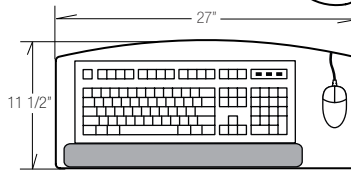

M6180X-63

M9402 Keyboard Platform (Granite)
(Included) Mouse Platform
M7284 Gel Foam Palm Rest (Blk)
23" Track Length
$377 Price