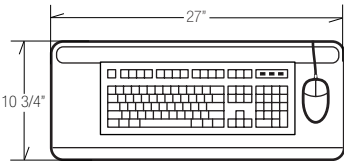

MESA Long Keyboard Platforms to Accommodate Keyboard and Mouse

M6402

27" x 10 3/4"
Soft polymer keyboard platform (Blk)
$79 Price