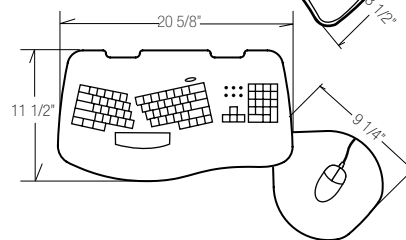

M4400X-56

M9600 Keyboard Platform (Granite)
M9406 Mouse Platform
23" Track Length
$367 Price