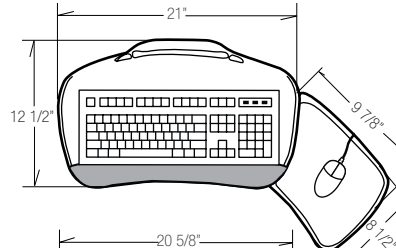

M3200X-54

M9226 Keyboard Platform (Blk)
(Sliding) Mouse Platform
M9284 Gel Foam Palm Rest (Blk)
23" Track Length
$397 Price