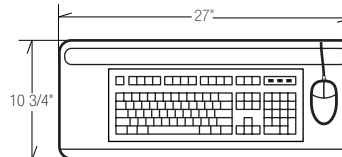

M5730S-33NP
M6402 Keyboard Platform (Blk)
(Included) Mouse Platform
17 3/4" Track Length
$184 Price