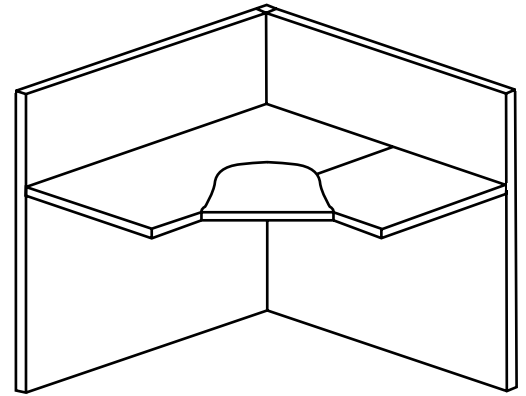

MESA Corner Sleeves

M21

- For 1 3/8" tops
- 22" wide x 18" deep
- Converts 90 degree corner to 45 degree, use any arm
- Black
- $99