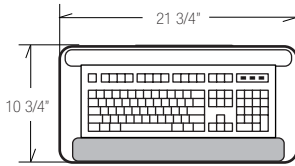

M6180S Grid-Works™ Ovation B Packages

This fully articulating arm is ideal for straight work surfaces or corners where mouse operation is not required. The M6180S features knob-free touch control for height adjustment and our new dial knob control for easy tilt adjustment. A precision steel ball bearing track for smooth action, as well as a holdout lock to prevent the track from receding are standard on this premium arm. All arms are standard with positive tilt lock-out and can be field modified to accommodate both positive and negative tilt.

M6180S-30

M6400 Keyboard Platform (Blk)
M6284 Palm Rest (Blk)
21 3/4" Track Length
$327 Price