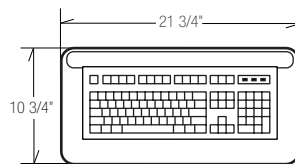

M6401

21 3/4" x 10 3/4"
Soft polymer keyboard platform (Blk)
$49 Price