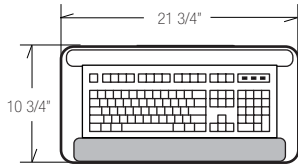

# M2300X Grid-Works™ Apex Packages

This fully articulating SlimLine™ extended-neck arm is ideal for 36" and 42" corner work surfaces, as well as curved corners. The M2300X features knob-free touch control for height adjustment and ratchet control for angle adjustment.