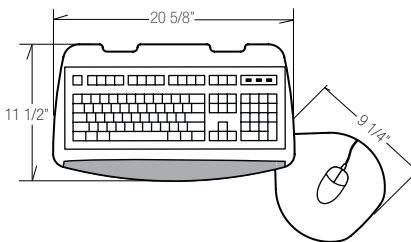

M2300X-52

M9500 Keyboard Platform (Granite)
M9506 Mouse Platform
M6275 Gel Foam Palm Rest (Blk)
23" Track Length
$320 Price