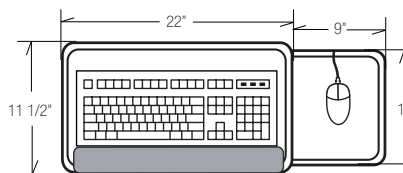

M2300X-64

M6226 Keyboard Platform (Blk)
(Included) Mouse Platform
M7284T Stick-on Gel Foam Palm Rest (Blk)
23" Track Length
$347 Price