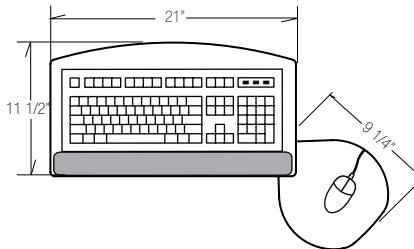

M5730S-62
M9400 Keyboard Platform (Granite)
M9406 Mouse Platform
M7284 Gel Foam Palm Rest (Blk)
17 3/4" Track Length
$242 Price