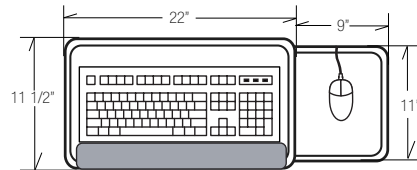

M3200X-64

M6226 Keyboard Platform (Blk)
(Included) Mouse Platform
M7284T Stick-on Gel Foam Palm Rest (Blk)
23" Track Length
$387 Price

To Order:

Phone: 800.258.6372

Fax: 800.282.1069

E-mail: sales@mesacontract.com