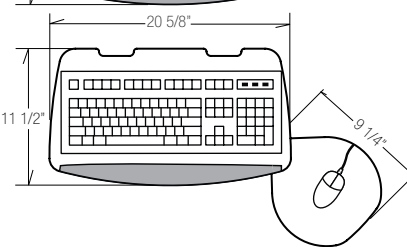

M6180X-52

M9500 Keyboard Platform (Granite)
M9506 Mouse Platform
M6275 Gel Foam Palm Rest (Blk)
23" Track Length
$400 Price