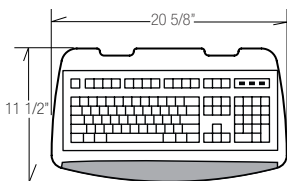

M3200X-50

M9500 Keyboard Platform (Granite)
M6275 Gel Foam Palm Rest (Blk)
23" Track Length
$327 Price