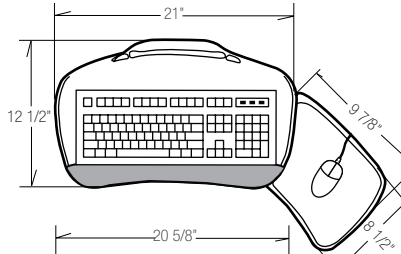

M3200S-54

M9226 Keyboard Platform (Blk)
(Sliding) Mouse Platform
M9284 Gel Foam Palm Rest (Blk)
21" Track Length
$397 Price