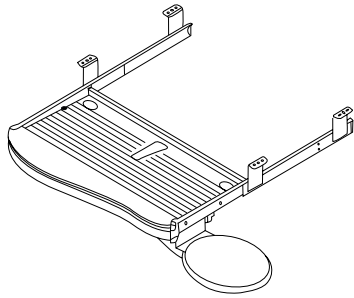

MESA Slide-Out Keyboard Drawers

C400

C400 Keyboard Platform
Pull-out Mouse Platform
None Palm Rest
20 1/2" x 12" Platform Dimensions
$99 Price