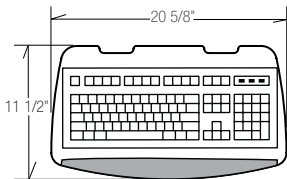

M4400X-50

M9500 Keyboard Platform (Granite)
M6275 Gel Foam Palm Rest (Blk)
23" Track Length
$357 Price